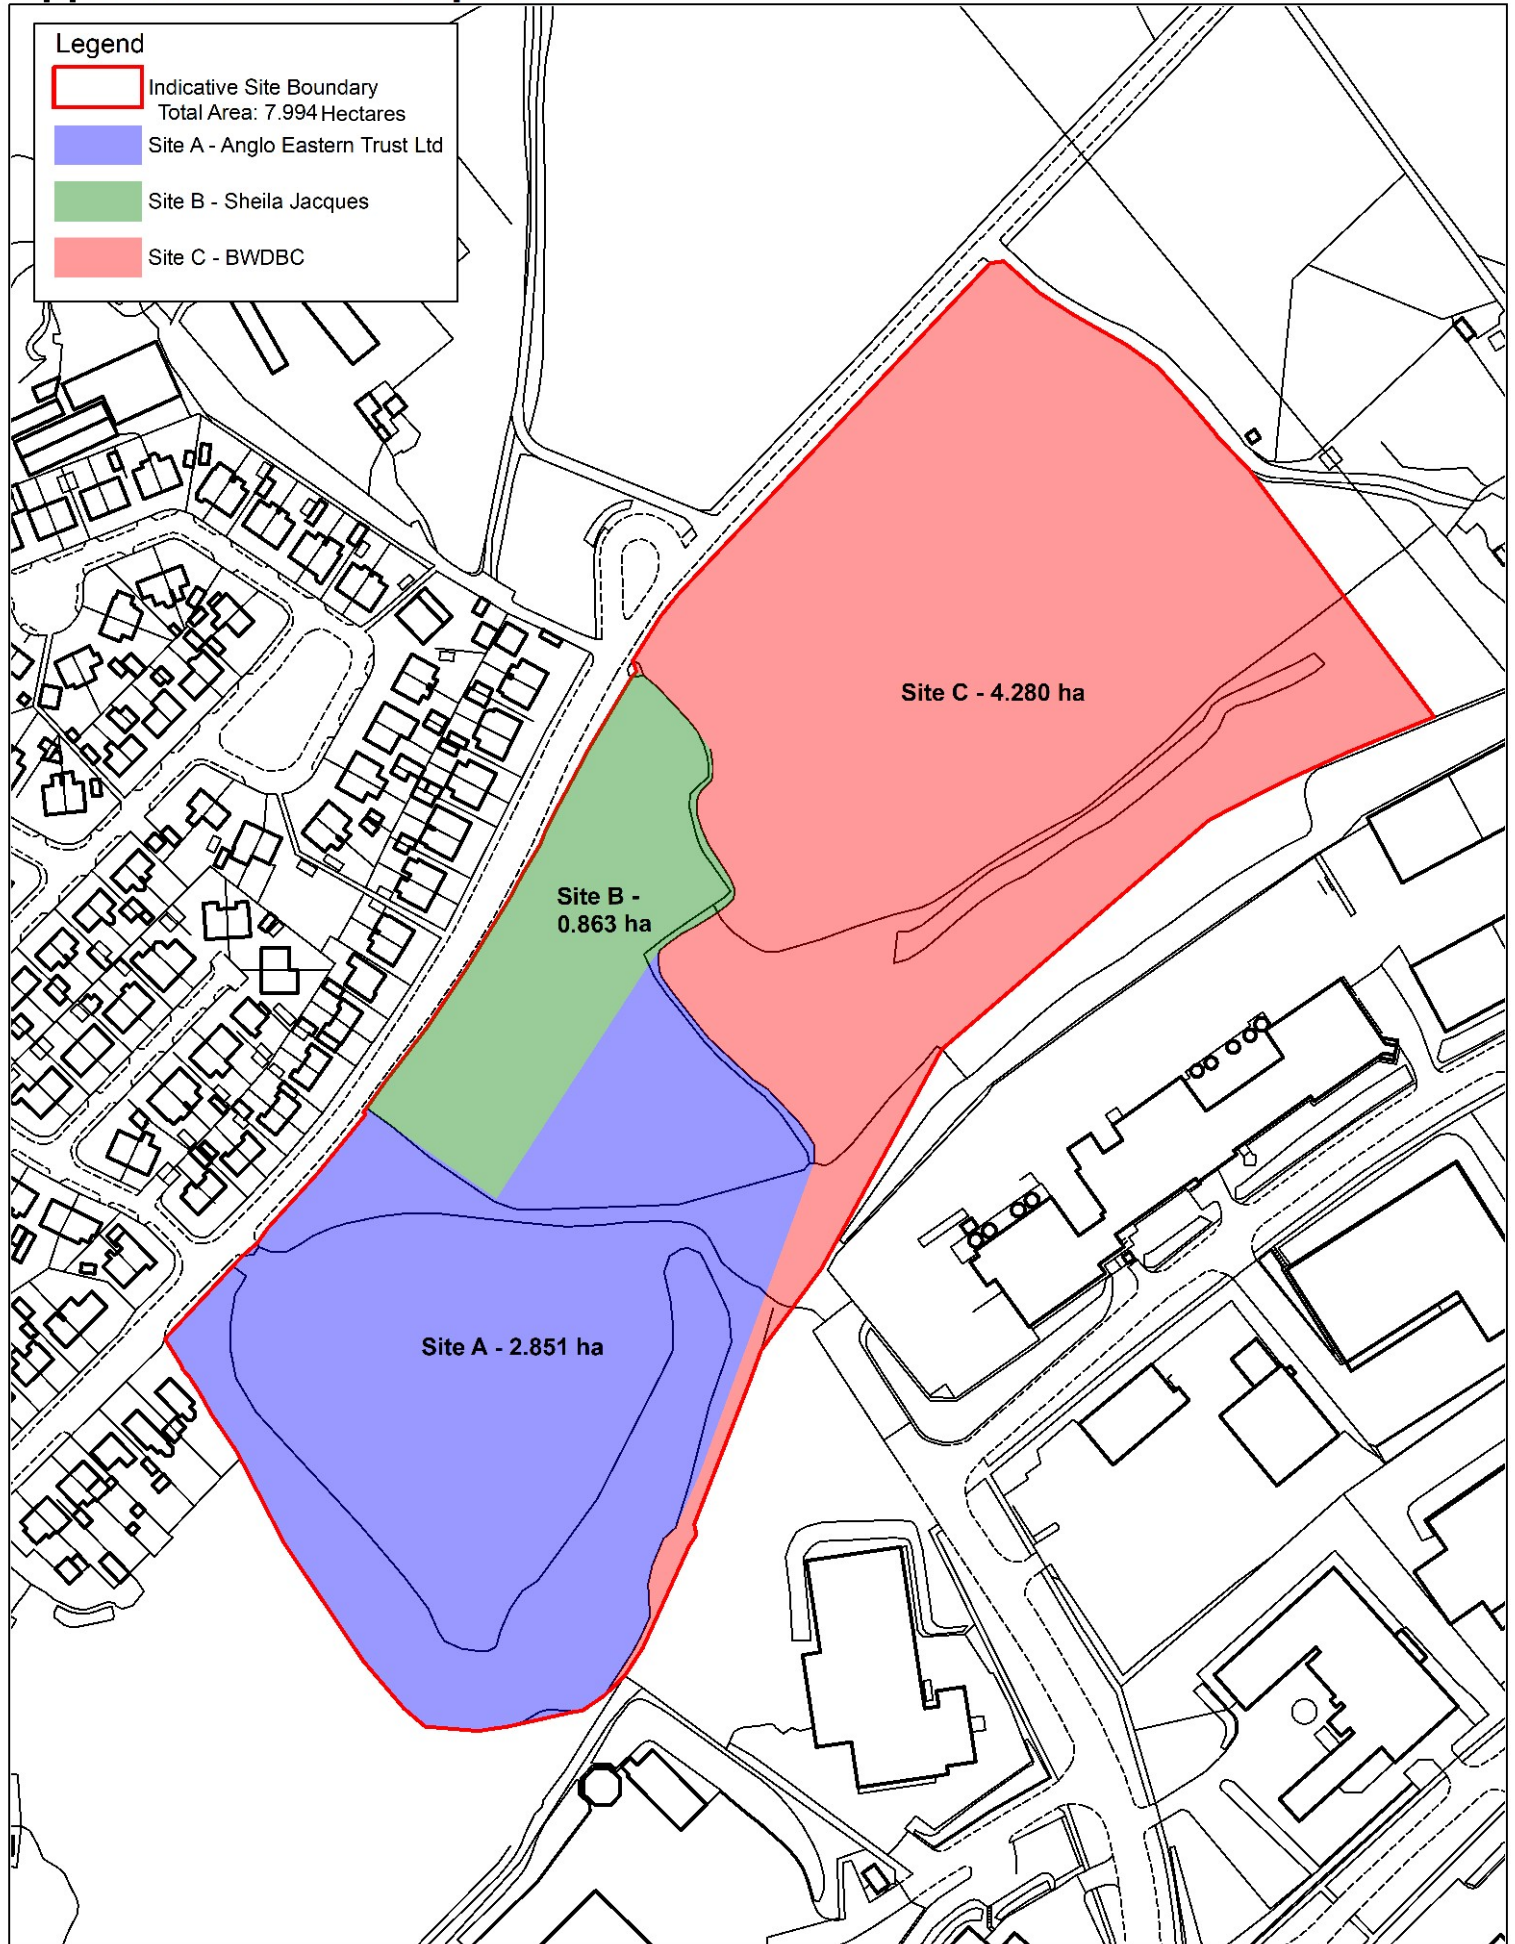

Appendix A Ownership Plan

Legend

- Indicative Site Boundary
Total Area: 7.994 Hectares
- Site A - Anglo Eastern Trust Ltd
- Site B - Sheila Jacques
- Site C - BWDBC

1: 2500 @ A4
© Crown copyright and database rights 2021. Ordnance Survey licence number: 100019493